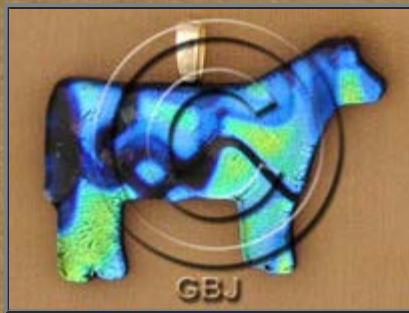

Click on a buckle to view larger image.

To Order Your Custom Design Buckle
Call: 407-933-5352

George Benjamin Jr.
Master Leathersmith and Buckle Designer