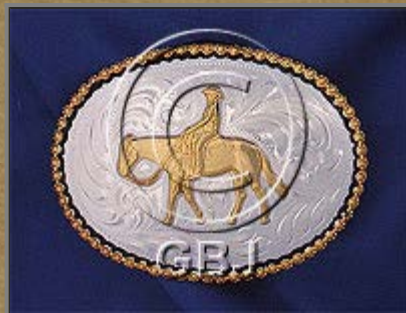

Click on a buckle to view larger image.

To Order Your Custom Design Buckle

Call: 407-933-5352

**George Benjamin Jr.
Master Leathersmith and Buckle Designer**