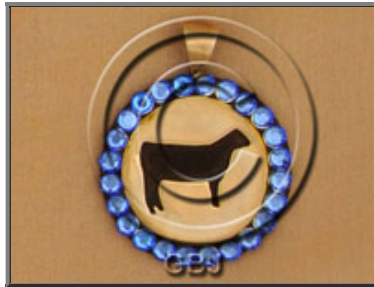

**George Benjamin Jr.**  
**Master Leathersmith and Buckle Designer**

3001 Foxy Lane  
Kissimmee, FL 34746

407-933-5352 - Direct  
407-301-9833 - Cell & Orders

Page 13  
[Print this Page \(PDF\)](#)

### To Order Your Custom Design Buckle

**Call: 407-933-5352**

George Benjamin Jr.  
Master Leathersmith and Buckle Designer

[Web Site Design by](#) EDJE Technologies