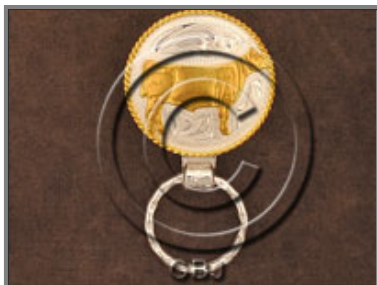

**George Benjamin Jr.**  
**Master Leathersmith and Buckle Designer**

3001 Foxy Lane  
Kissimmee, FL 34746

407-933-5352 - Direct  
407-301-9833 - Cell & Orders

Page 13  
[Print this Page \(PDF\)](#)

### To Order Your Custom Design Buckle

**Call: 407-933-5352**

George Benjamin Jr.  
Master Leathersmith and Buckle Designer

[Web Site Design by](#) EDJE Technologies